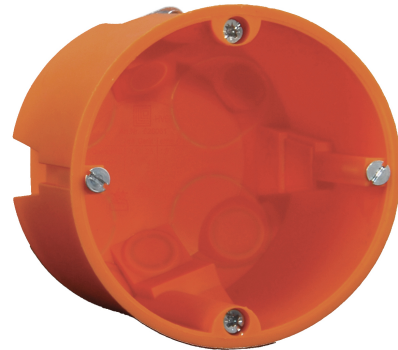

ACPR

Volume control panel with local input for SDQ5PIR

ACPR is a wired remote control with local line input for the Apart SDQ5PIR active speaker. The ACPR audio control panel has a line input at the rear on euroblock connectors and one 3.2 mm stereo jack input on the front panel. This rear line input is in use when no jack is inserted in the front panel jack connector. Inserting a jack automatically disables the rear line input.

Connect the television of the hotel room with the ACPR and you have the perfect solution for your hotel room. The volume of the television can be controlled by the ACPR front panel on the wall.

When the hotel guest wants to listen to some music on his smart device (Iphone, MP3-player...), he easily plugs in the 3.2 mm stereo jack in the front panel. The music on his mobile phone or MP3-player will play in his room. The television will be playing again automatically when the mobile device is unplugged.

The brushed aluminium front of the ACPR fits into any interior style. For easy mounting two in-wall boxes are available: E-MODIN for dry walls and N-MODIN for brick walls.

TECHNICAL SPECIFICATIONS

display	No	display backlight	No
supported main unit	SDQ5PIR	programmable functions	No
addressing	Hardwired	connector type	RJ45
max. cable length in m	100	power type	Phantom
Inputs	2 x Unbal. Line	width in mm	85
height in mm	85	depth in mm	35
weight in gr	75		

MORE PICTURES

ACCESSORIES

N-MODIN

Helia built-in box for wall controls

E-MODIN

Build-in box for Euro controls